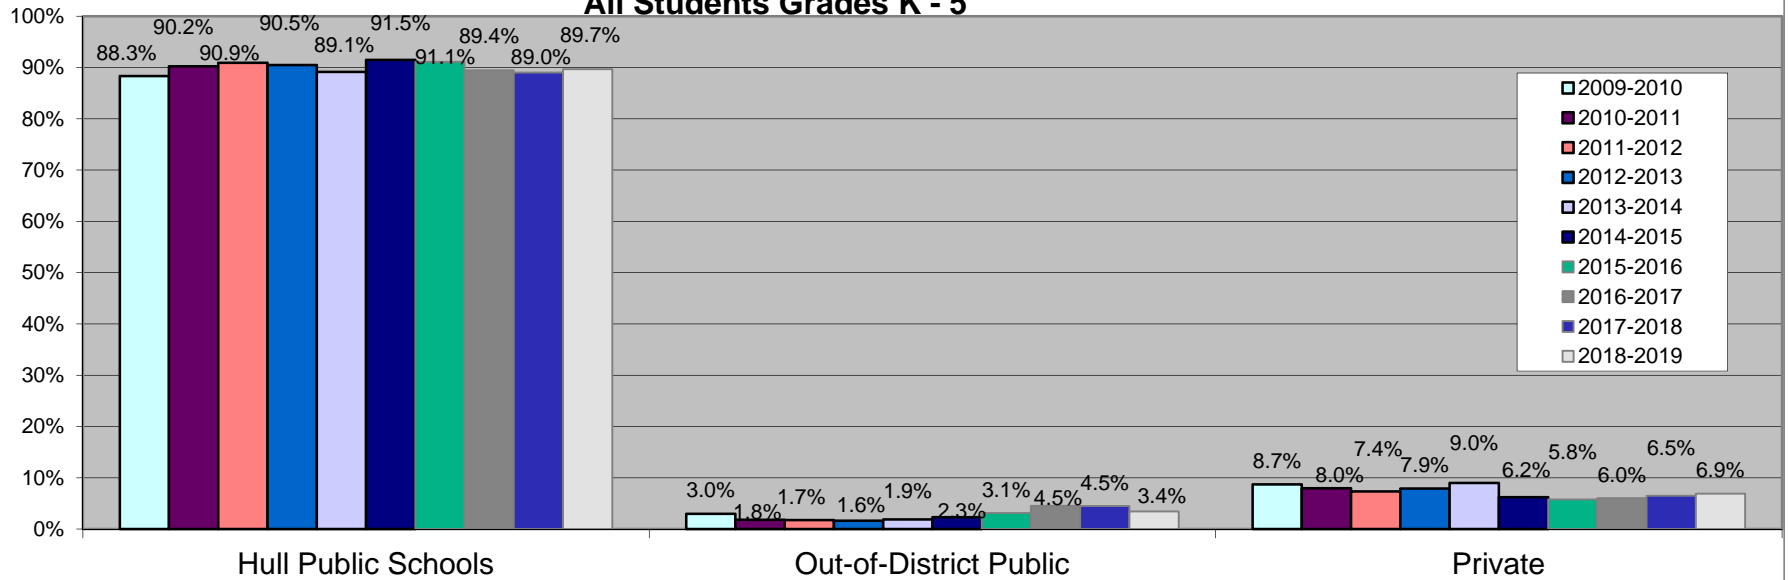

Hull Public Schools
Executive Summary

**SCHOOL ATTENDING
CHILDREN**

2009-2010 to 2018-2019

School Attending Children K - 12

All Students

All Students

All Students - Grades K - 5

All Students Grades K - 5

Vocational Technical

Vocational Technical

Charter School

Charter School

Charter School

Charter School

Charter School

Charter School