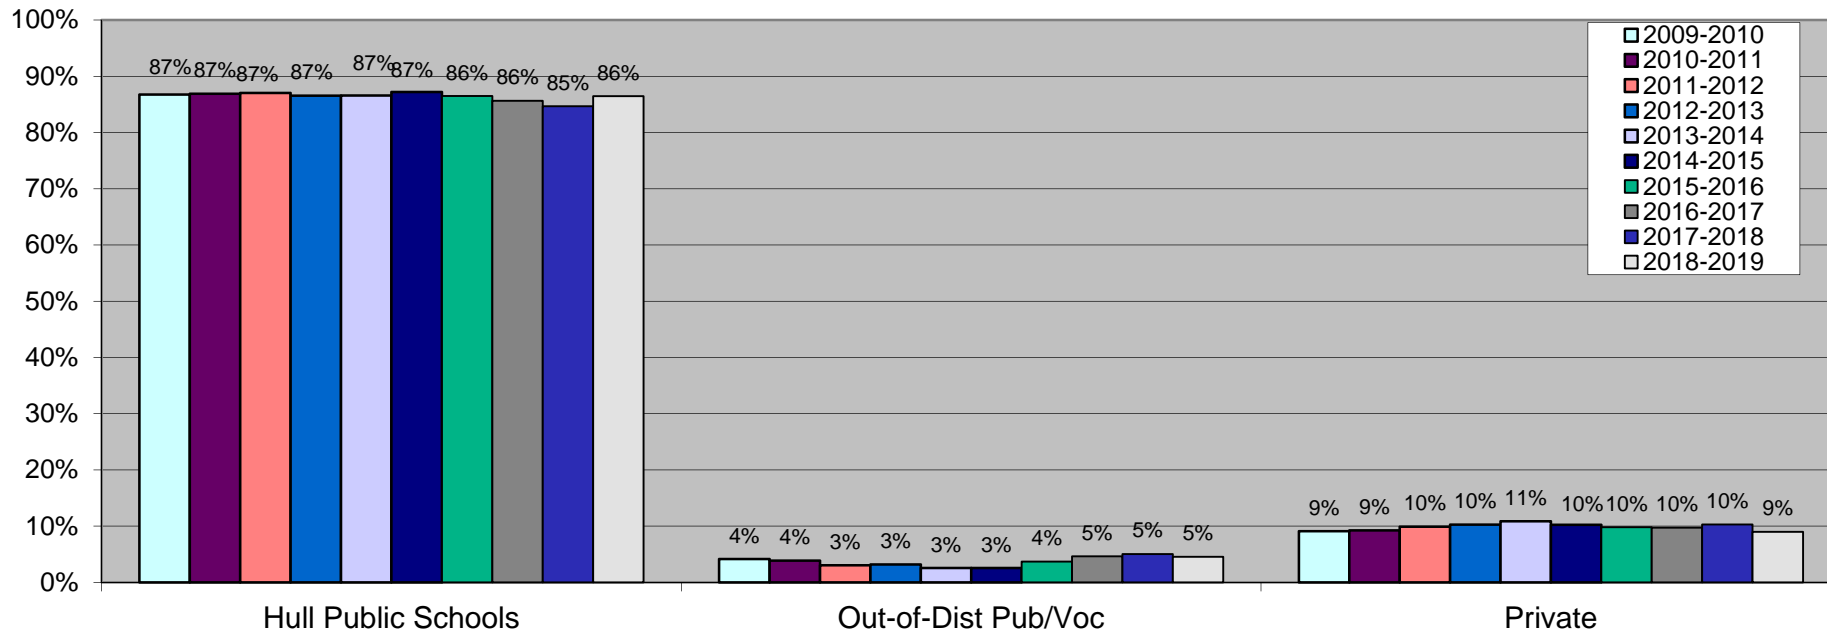

Hull Public Schools
Executive Summary

**SCHOOL ATTENDING
CHILDREN**

2009-2010 to 2018-2019

School Attending Children K - 12

All Students

All Students

All Students - Grades K - 5

All Students Grades K - 5

Vocational Technical

Vocational Technical

Charter School

Charter School

Charter School

Charter School

Charter School

Charter School