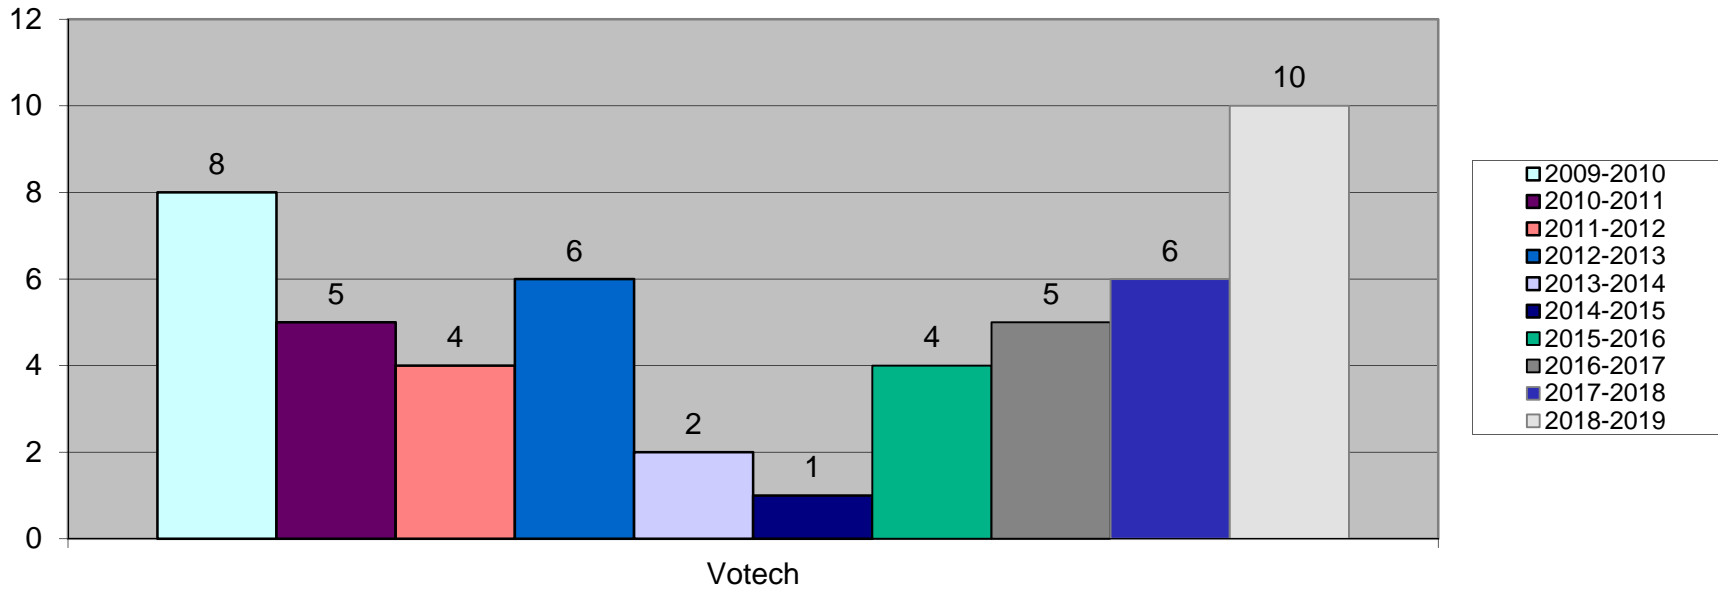

Hull Public Schools
Executive Summary

**SCHOOL ATTENDING
CHILDREN**

2009-2010 to 2018-2019

School Attending Children K - 12

All Students

All Students

All Students - Grades K - 5

All Students Grades K - 5

Vocational Technical

Vocational Technical

Charter School

Charter School

Charter School

Charter School

Charter School

Charter School