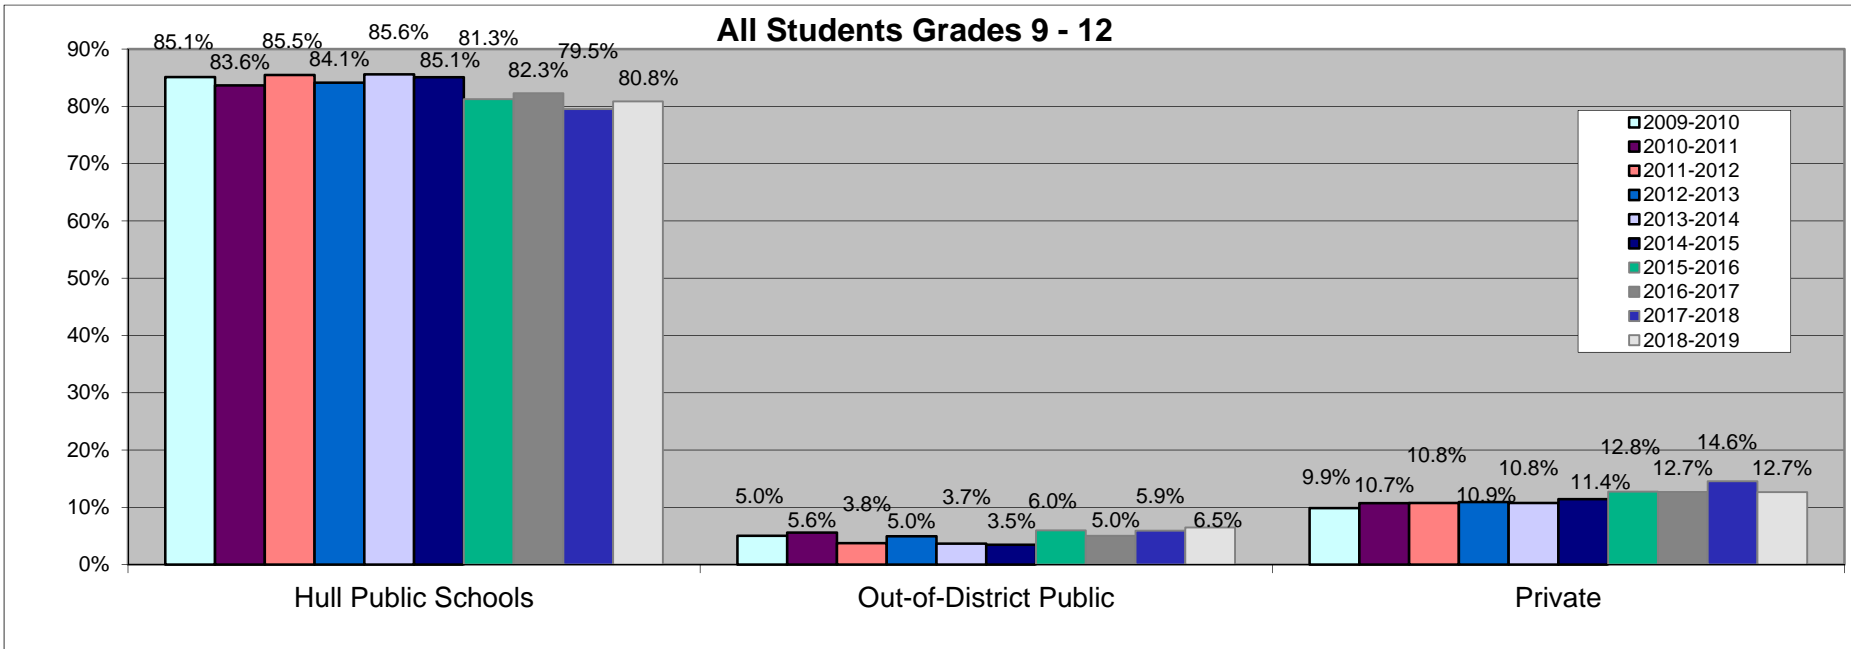

Hull Public Schools
Executive Summary

**SCHOOL ATTENDING
CHILDREN**

2009-2010 to 2018-2019

School Attending Children K - 12

All Students

All Students

All Students - Grades K - 5

All Students Grades K - 5

Vocational Technical

Vocational Technical

Charter School

Charter School

Charter School

Charter School

Charter School

Charter School