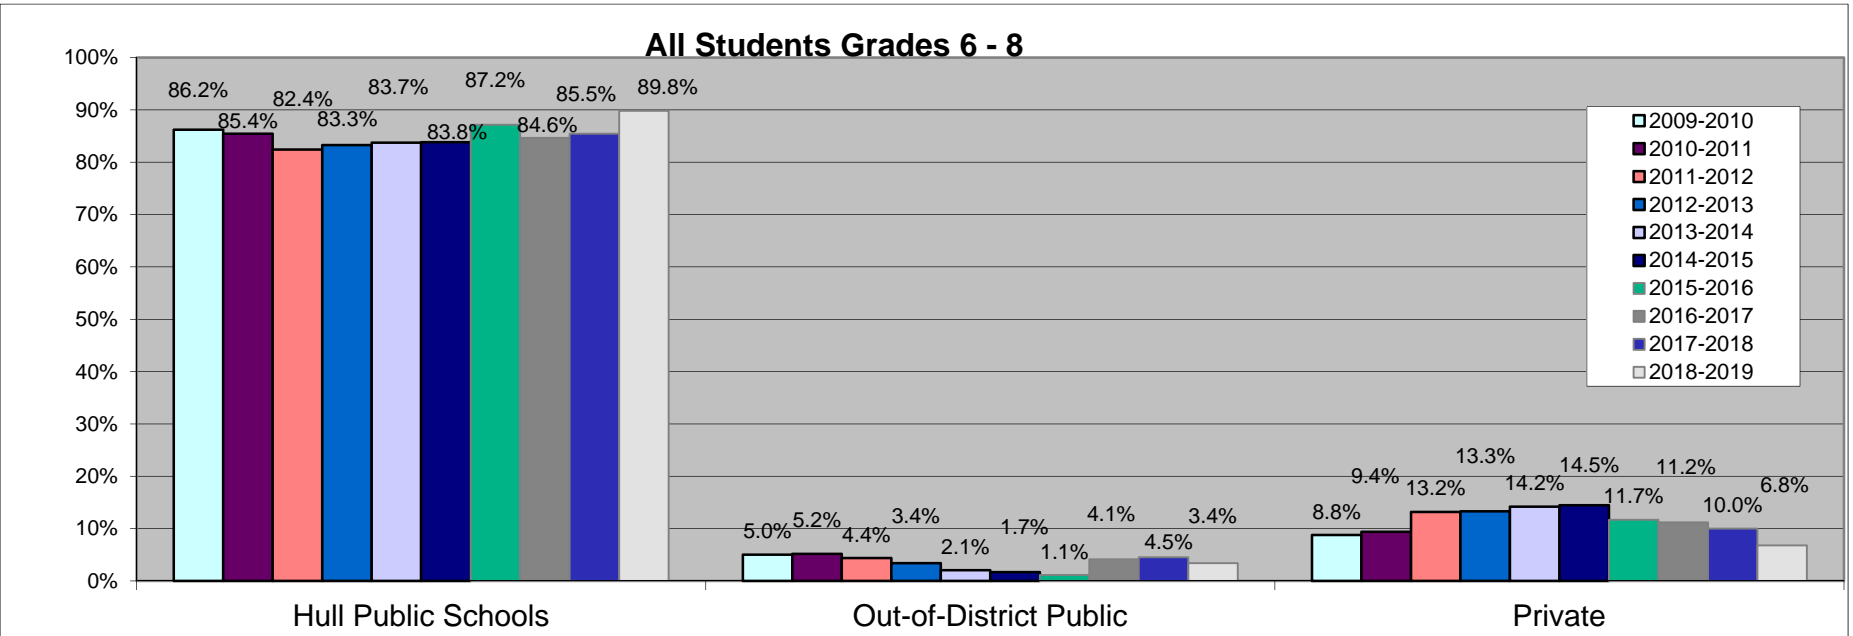

Hull Public Schools
Executive Summary

**SCHOOL ATTENDING
CHILDREN**

2009-2010 to 2018-2019

School Attending Children K - 12

All Students

All Students

All Students - Grades K - 5

All Students Grades K - 5

Vocational Technical

Vocational Technical

Charter School

Charter School

Charter School

Charter School

Charter School

Charter School