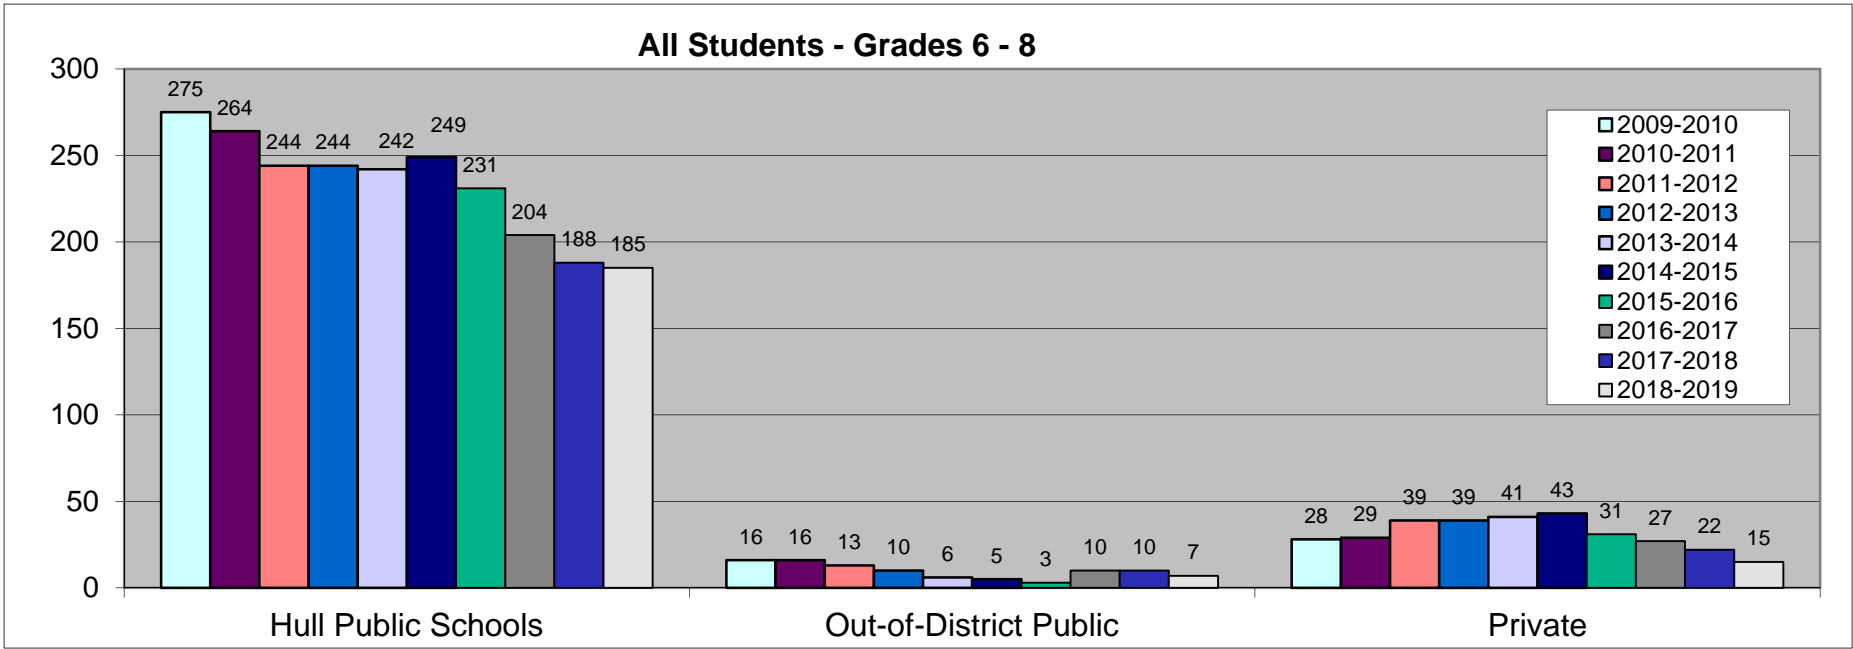

Hull Public Schools
Executive Summary

**SCHOOL ATTENDING
CHILDREN**

2009-2010 to 2018-2019

School Attending Children K - 12

All Students

All Students

All Students - Grades K - 5

All Students Grades K - 5

Vocational Technical

Vocational Technical

Charter School

Charter School

Charter School

Charter School

Charter School

Charter School