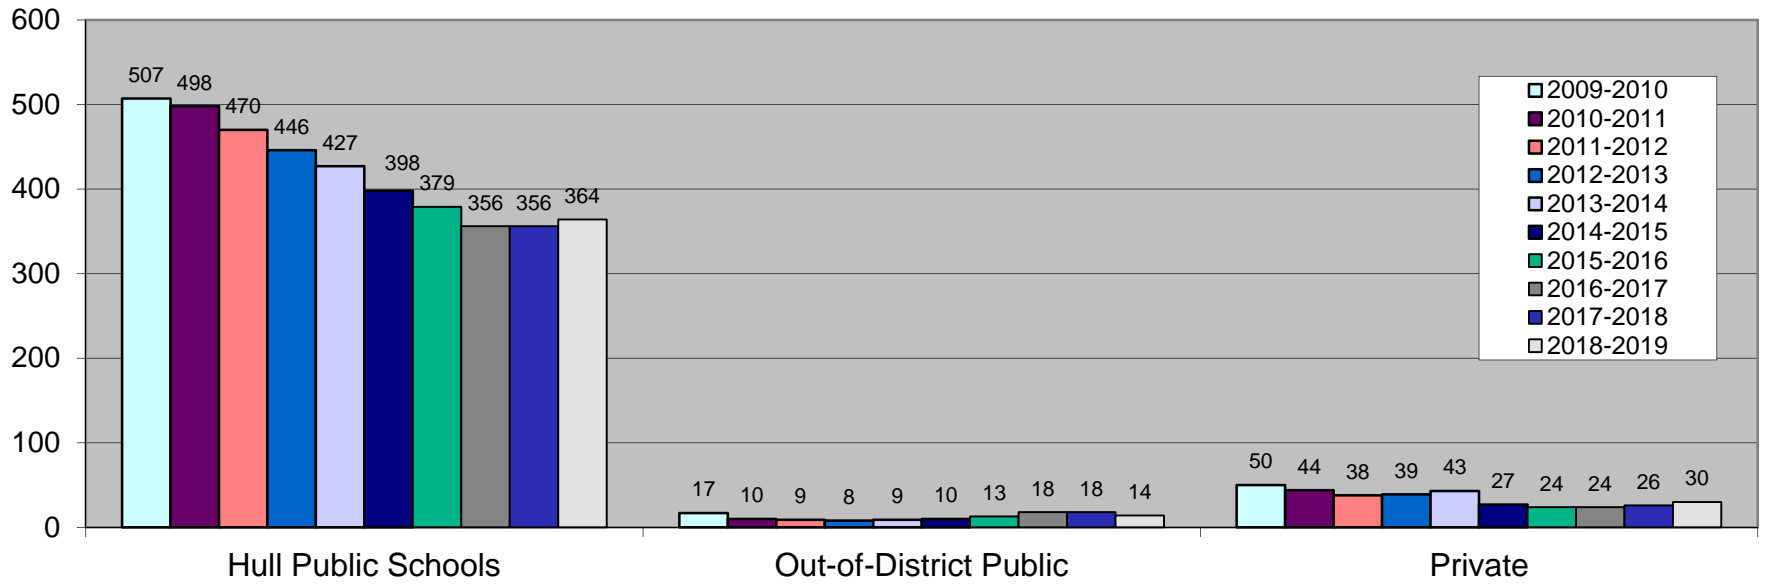

Hull Public Schools
Executive Summary

**SCHOOL ATTENDING
CHILDREN**

2009-2010 to 2018-2019

School Attending Children K - 12

All Students

All Students

All Students - Grades K - 5

All Students Grades K - 5

Vocational Technical

Vocational Technical

Charter School

Charter School

Charter School

Charter School

Charter School

Charter School