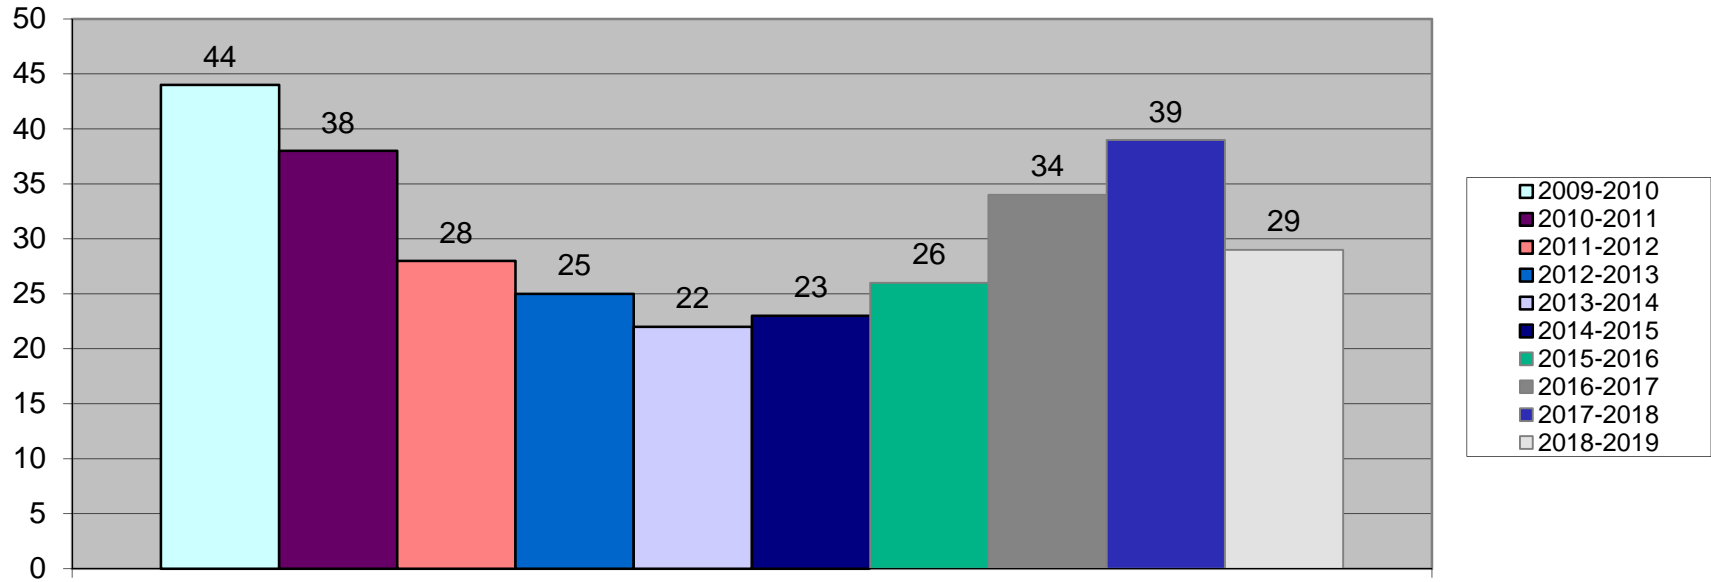

Hull Public Schools
Executive Summary

**SCHOOL ATTENDING
CHILDREN**

2009-2010 to 2018-2019

School Attending Children K - 12

All Students

All Students

All Students - Grades K - 5

All Students Grades K - 5

Vocational Technical

Vocational Technical

Charter School

Charter School

Charter School

Charter School

Charter School

Charter School