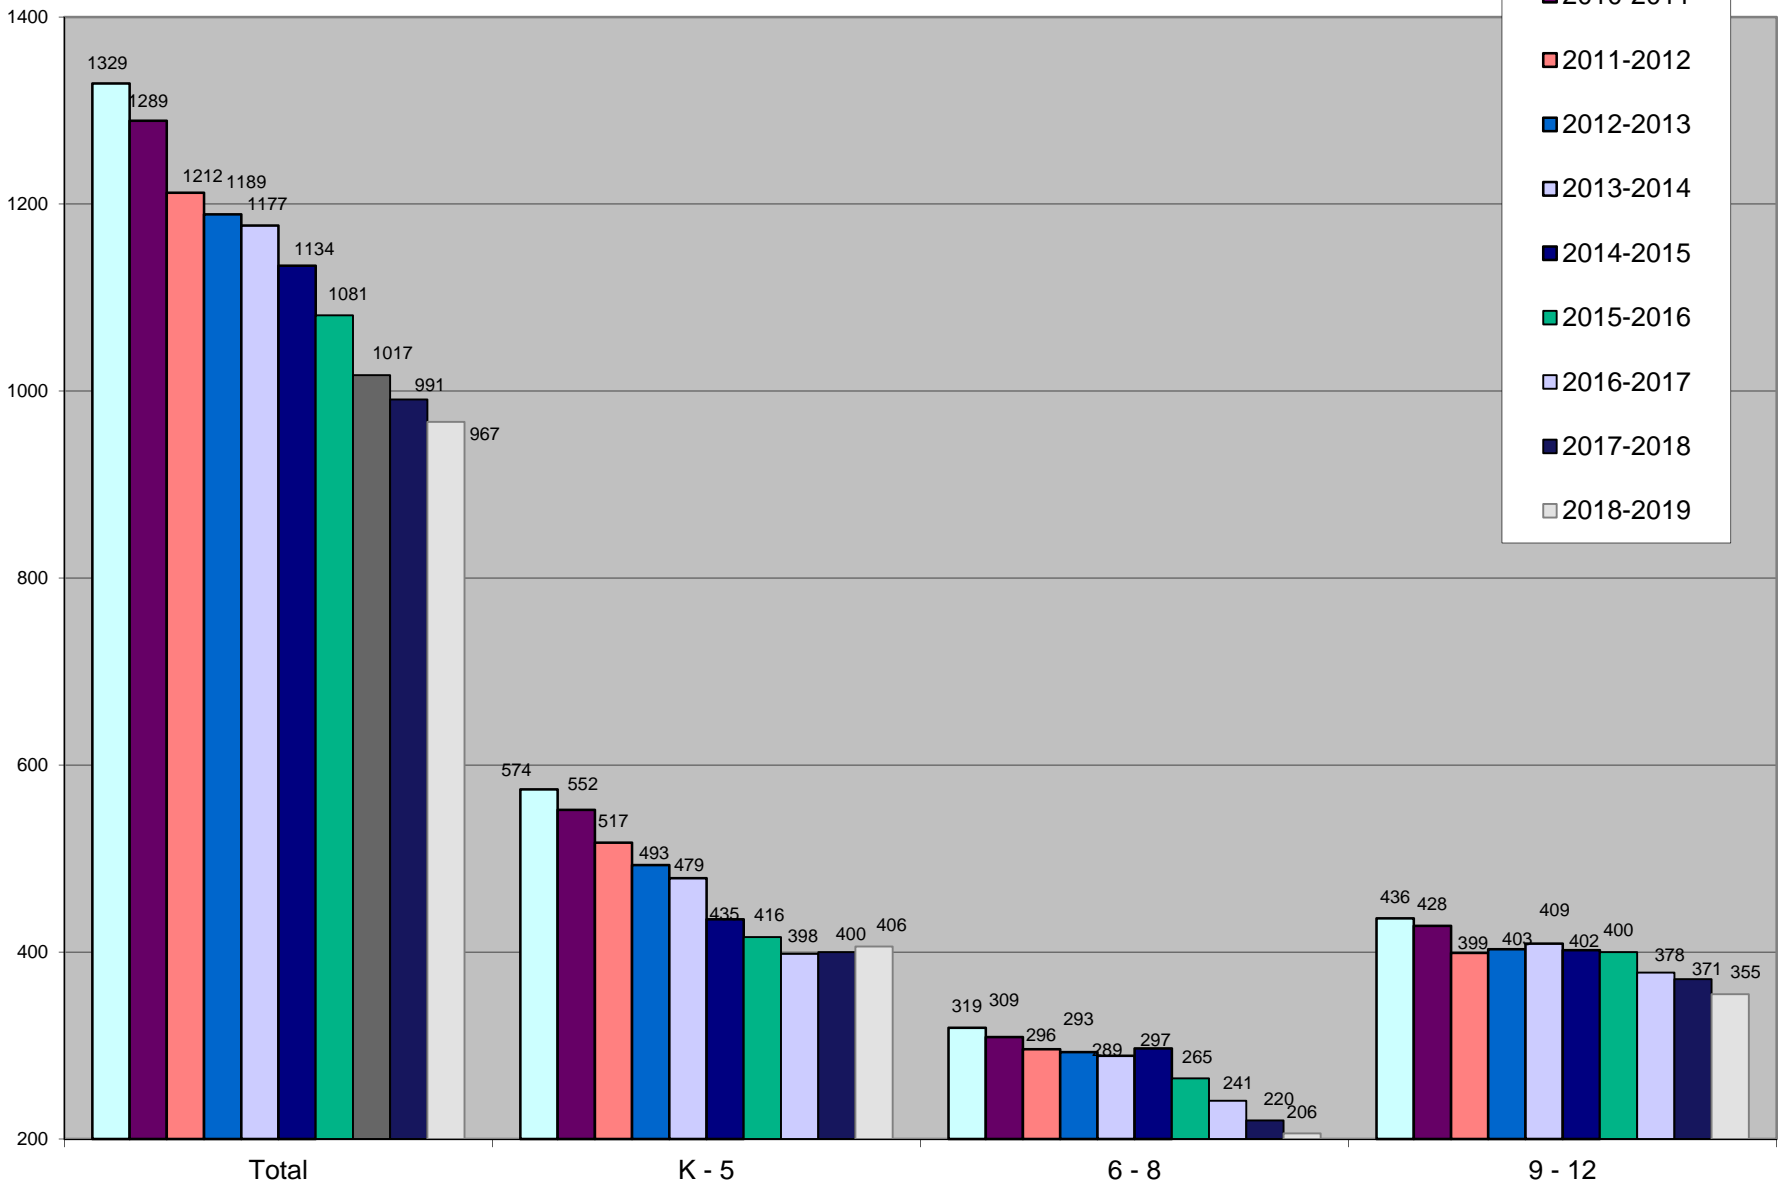

Hull Public Schools
Executive Summary

**SCHOOL ATTENDING
CHILDREN**

2009-2010 to 2018-2019

School Attending Children K - 12

All Students

All Students

All Students - Grades K - 5

All Students Grades K - 5

Vocational Technical

Vocational Technical

Charter School

Charter School

Charter School

Charter School

Charter School

Charter School