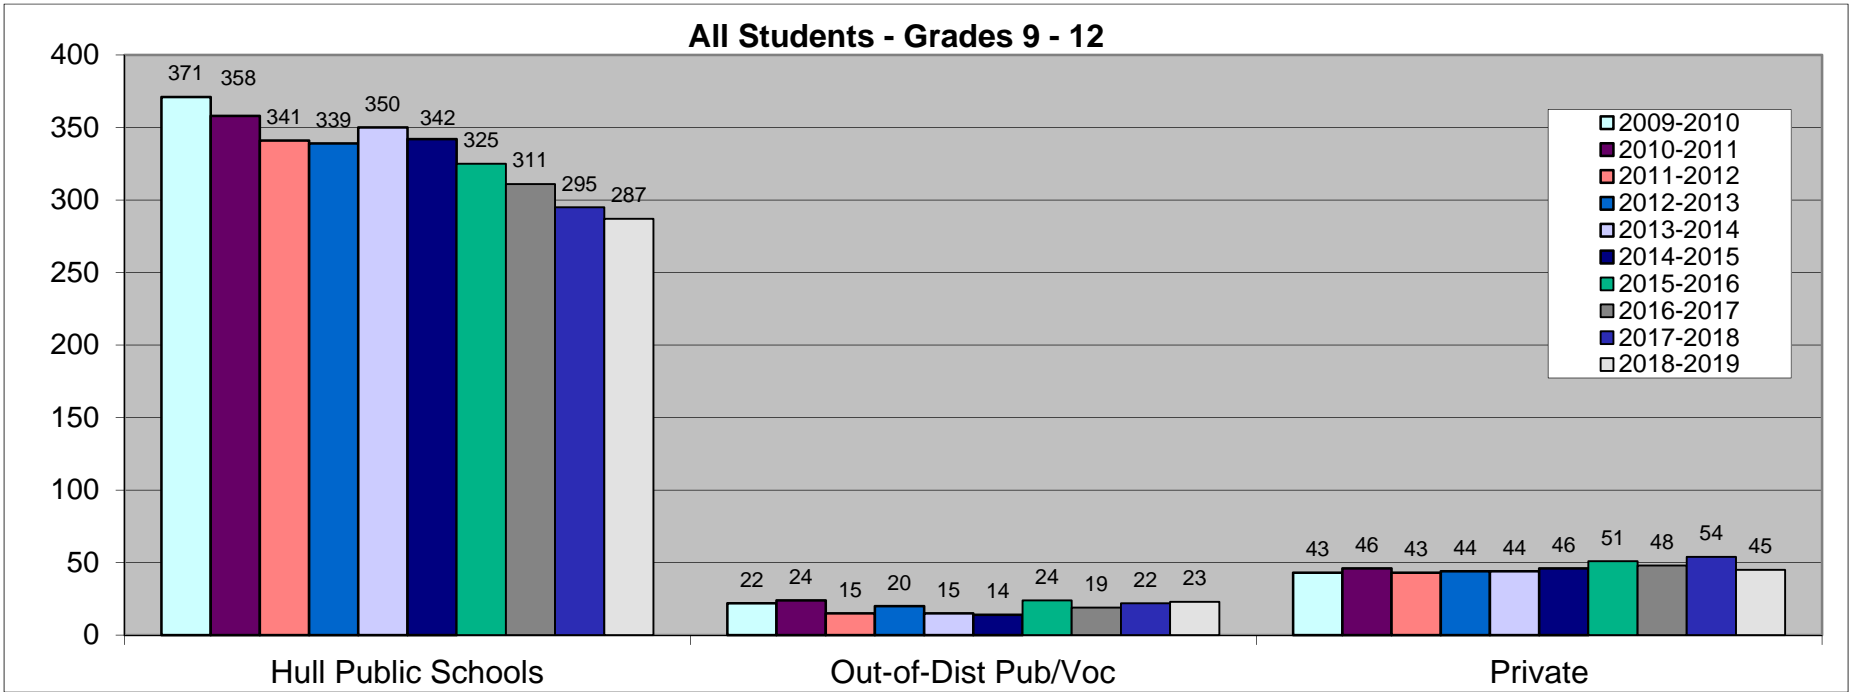

Hull Public Schools
Executive Summary

**SCHOOL ATTENDING
CHILDREN**

2009-2010 to 2018-2019

School Attending Children K - 12

All Students

All Students

All Students - Grades K - 5

All Students Grades K - 5

Vocational Technical

Vocational Technical

Charter School

Charter School

Charter School

Charter School

Charter School

Charter School