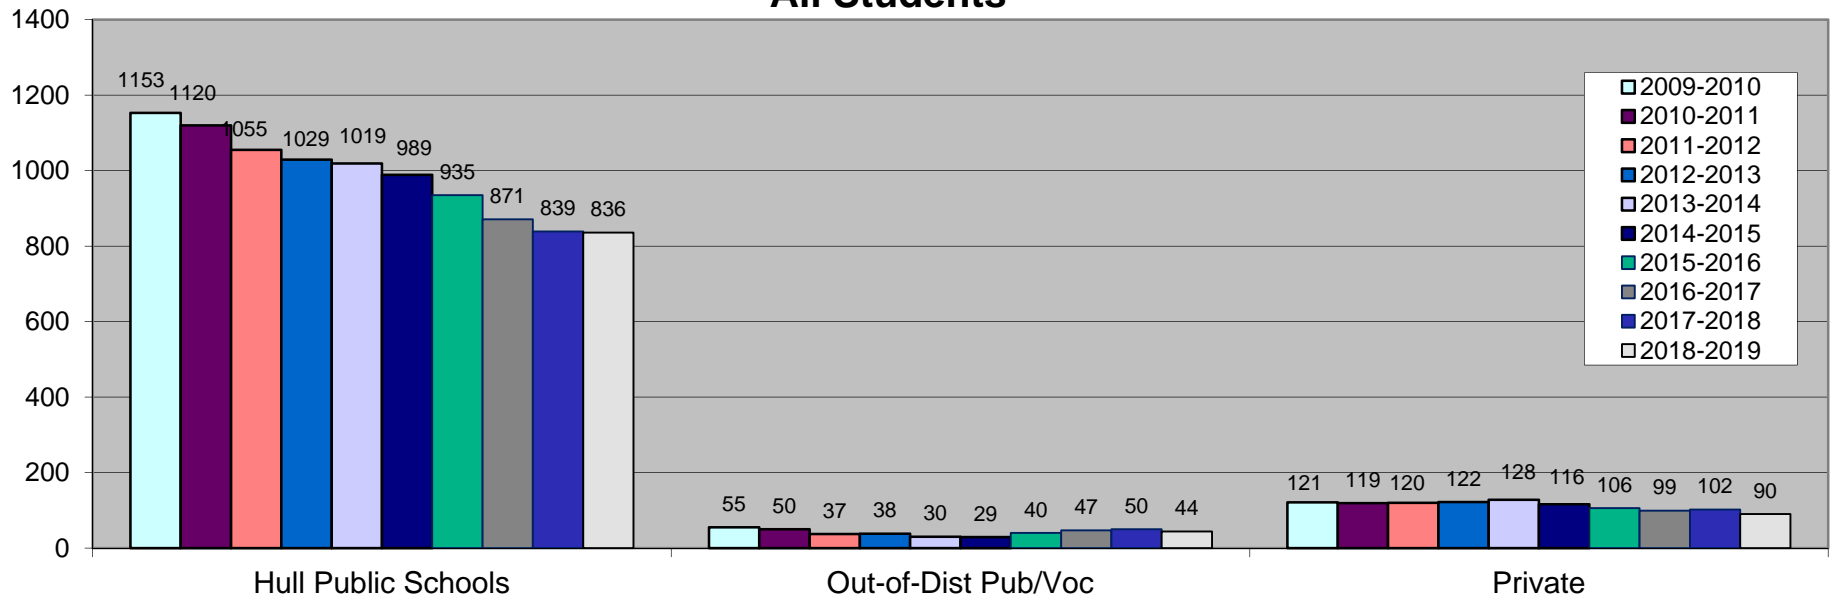

Hull Public Schools
Executive Summary

**SCHOOL ATTENDING
CHILDREN**

2009-2010 to 2018-2019

School Attending Children K - 12

All Students

All Students

All Students - Grades K - 5

All Students Grades K - 5

Vocational Technical

Vocational Technical

Charter School

Charter School

Charter School

Charter School

Charter School

Charter School